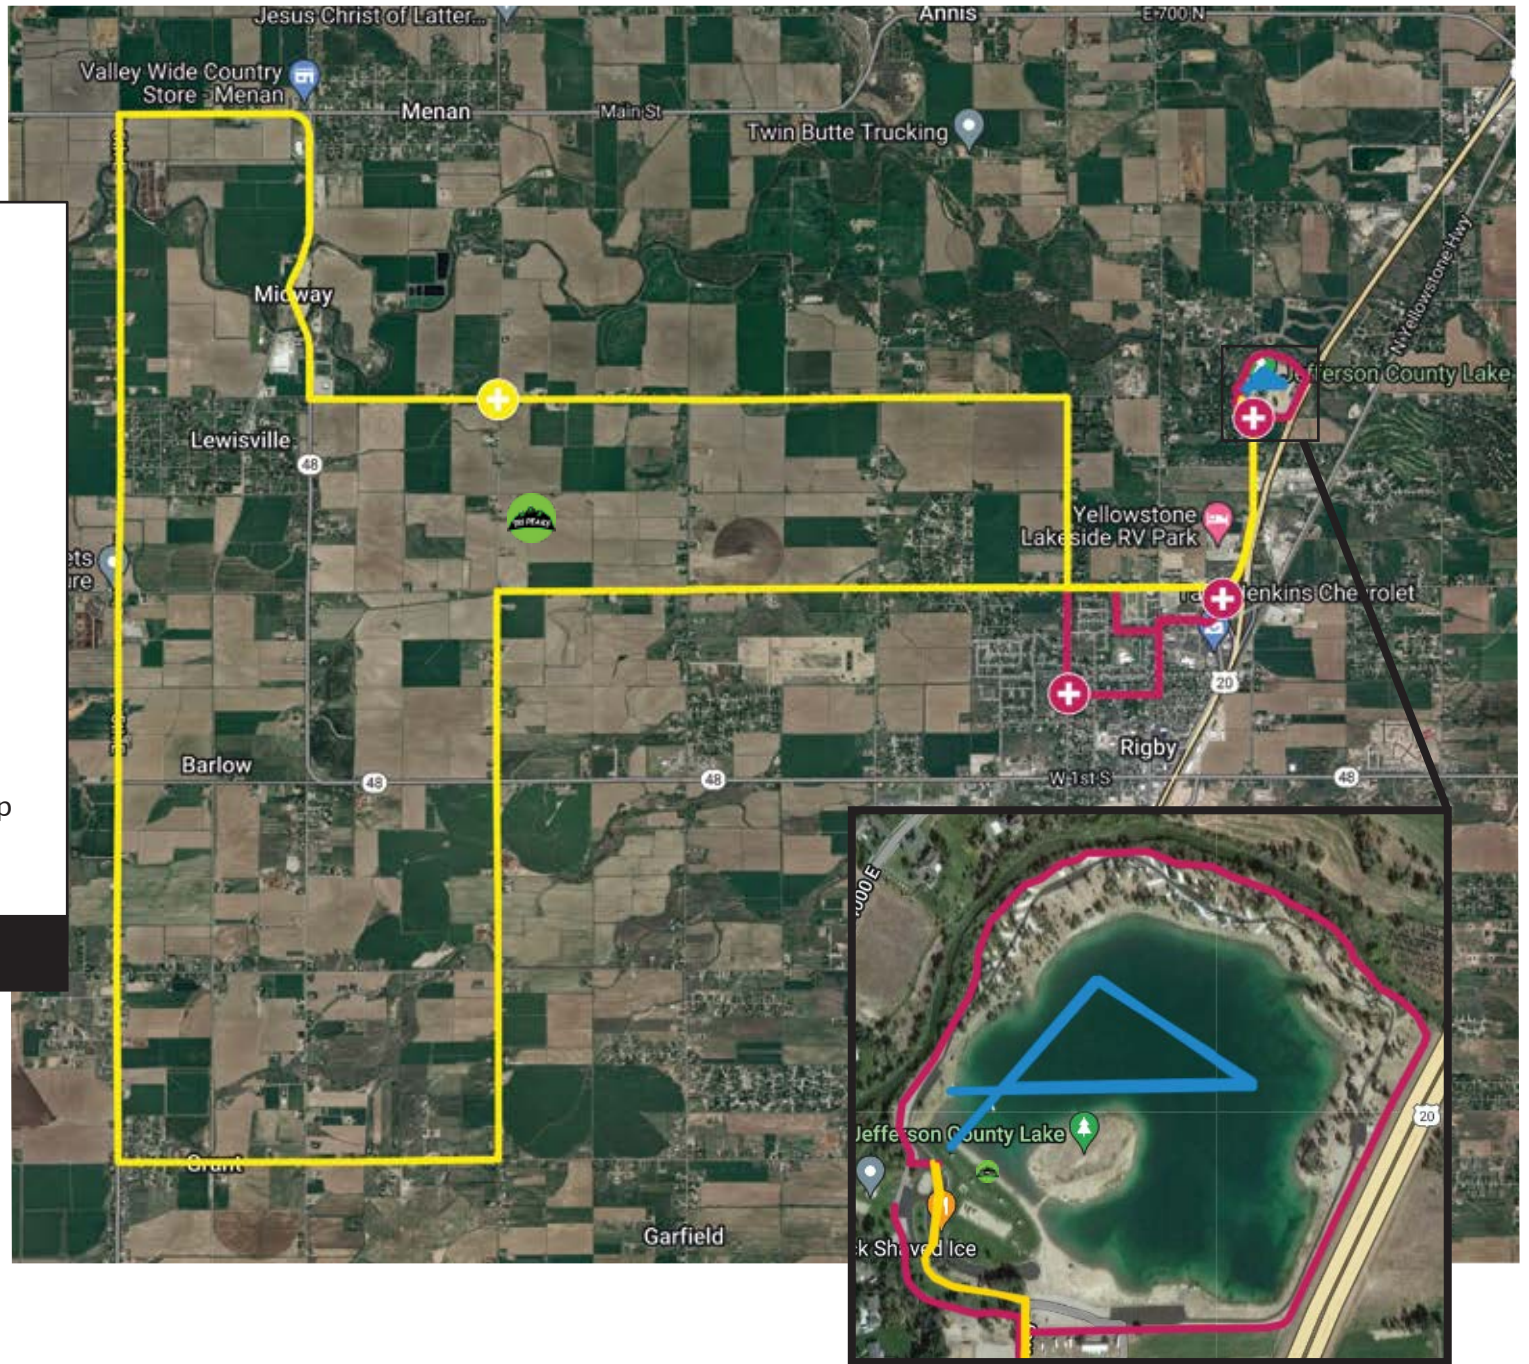

-  Swim - 0.91 miles
-  Bike - 24.8 miles **NEW**
-  Run - 6.14 miles
-  Transition Area / Packet Pickup
-  Aid Station

OLYMPIC

-  Swim - 0.5 miles
-  Bike - 12.0 miles
-  Run - 3.11 miles
-  Transition Area / Packet Pickup
-  Aid Station

SPRINT